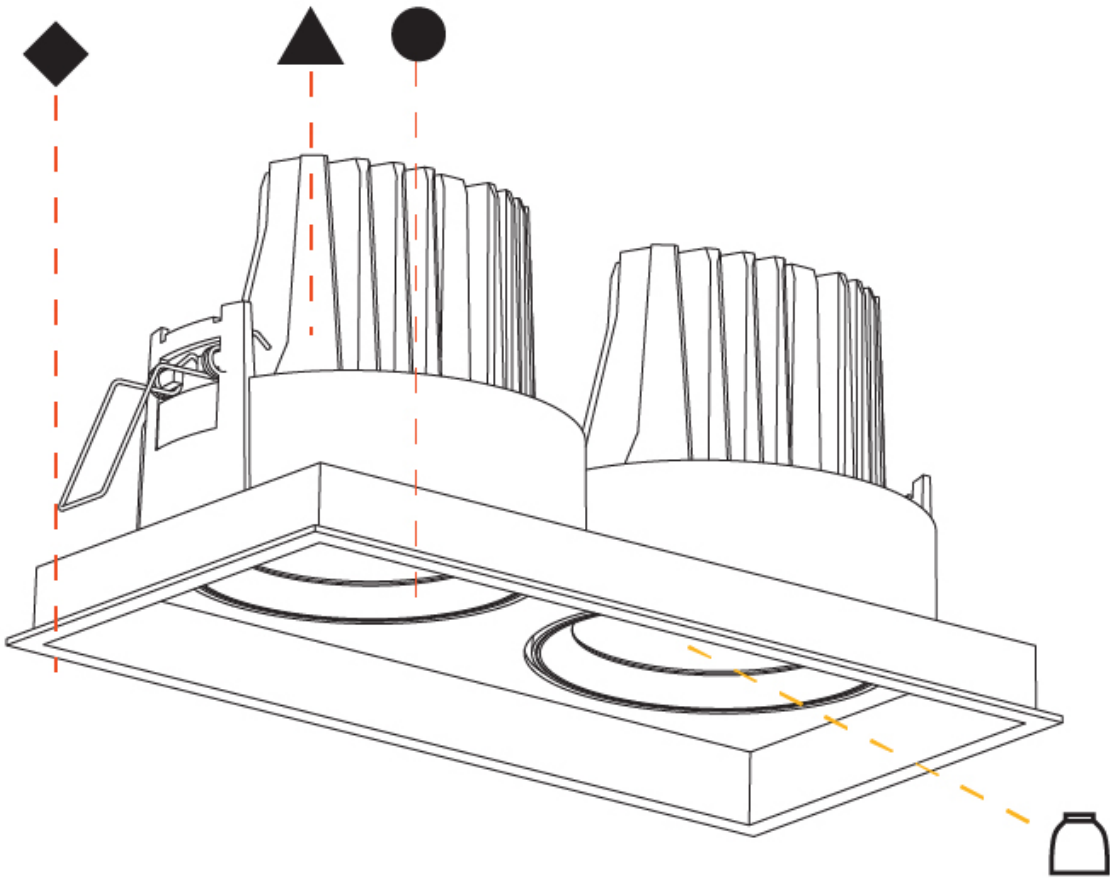

MECHANIQ SQUARE COMFORT DOUBLE RECESSED

A35094-

PROJECT	_____
TYPE	_____
SPECIFIER	_____
QUANTITY	_____
DATE	_____

A