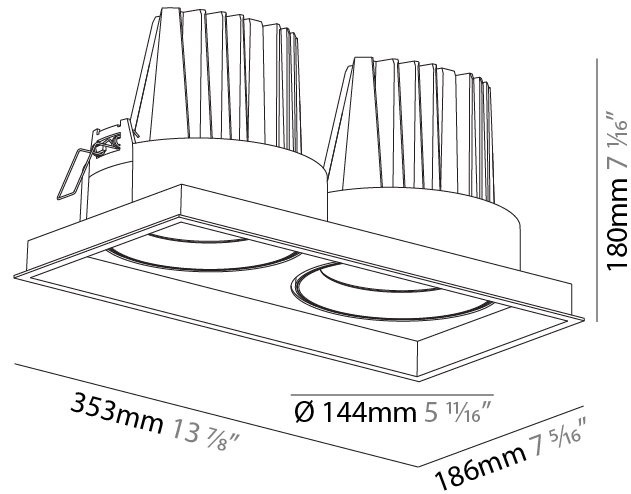

PHYSICAL

Shape: Rectangle
Length (mm): 353
Length (in): 13 7/8
Width (mm): 186
Width (in): 7 5/16
Height (mm): 180
Height (in): 7 1/16
Ceiling Thickness (mm): 10 / 12.5 / 15
Ceiling Thickness (in): 3/8 or 1/2 or 9/16
Min. Recessing Depth (mm): 200
Min. Recessing Depth (in): 7 7/8
Light Distribution: Adjustable / Downlight
Weight (kg): 3.671
Weight (lbs): 8.093
Installation Requirement: Requires 2 Housings - See Components
Fixture Finish: SSR / BKV / CWI / CRY / HAB / UFT / ITA / RUA / FTG / MYG / LOD / PUS / FRO / FUP / KIA / POP / BLS / SPG / MEY / GOH / GUM / CHC / COM / ABZ / JAG / OBR / MOS / ROR
Fixture Material: Aluminum Die Cast
Cut-out Measurements: 342mm / 13 7/16" x 175mm / 6 7/8"

ELECTRICAL

Lamp Type: LED (Zhaga Standard)
Total Output Wattage (W): 21
Dimming: Tri-Mode (Non-Dimming and Phase Dimming (120Vac only) and 0-10V Dimming)
Driver Location: Recessed Housing
Driver Type: Constant Current - Universal
Housing: See components
Input Voltage (V): 120 - 277
Constant Current (MA): 700

LED

Number of LEDs: 2
Color Temperature (°K): 2700 / 3000 / 3500 / 4000
Max. Delivered Lumen (lm): 2870 / 2980 / 3136 / 3200
CRI: >90 CRI
Lamp Life (hrs): 50000

OPTICAL

Reflector: 8
Adjustability: Rotational 355°; Tilt 30°

RATINGS AND CERTIFICATIONS

Certified By: Certified for North American Standards
IP rating: IP20