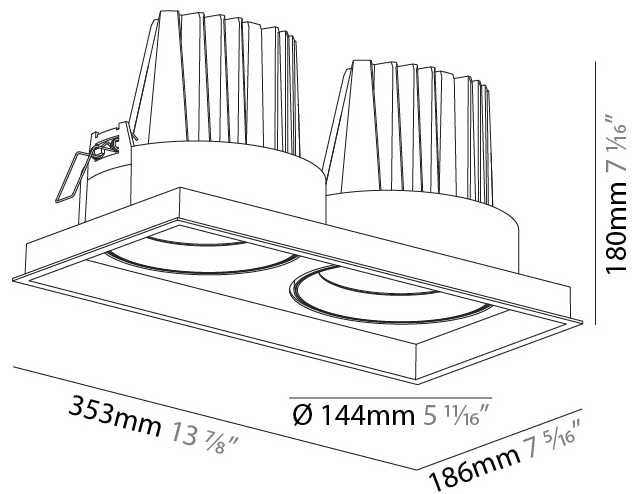

PHYSICAL

Shape: Rectangle
Length (mm): 353
Length (in): 13 7/8
Width (mm): 186
Width (in): 7 5/16
Height (mm): 180
Height (in): 7 1/16
Ceiling Thickness (mm): 10 / 12.5 / 15
Ceiling Thickness (in): 3/8 or 1/2 or 9/16
Min. Recessing Depth (mm): 200
Min. Recessing Depth (in): 7 7/8
Light Distribution: Adjustable / Downlight
Weight (kg): 3.671
Weight (lbs): 8.093
Installation Requirement: Requires 2 Housings - See Components
Fixture Finish: SSR / BKV / CWI / CRY / HAB / UFT / ITA / RUA / FTG / MYG / LOD / PUS / FRO / FUP / KIA / POP / BLS / SPG / MEY / GOH / GUM / CHC / COM / ABZ / JAG / OBR / MOS / ROR
Fixture Material: Aluminum Die Cast
Cut-out Measurements: 342mm / 13 7/16" x 175mm / 6 7/8"

ELECTRICAL

Lamp Type: LED (Zhaga Standard)
Total Output Wattage (W): 83.8
Dimming: Tri-Mode (Non-Dimming and Phase Dimming (120Vac only) and 0-10V Dimming)
Driver Included: No
Driver Location: Recessed Housing
Driver Type: Constant Current - Universal
Housing: See components
Input Voltage (V): 120 - 277
Constant Current (MA): 1050

LED

Number of LEDs: 2
Color Temperature (°K): 2700 / 3000 / 3500 / 4000
Max. Delivered Lumen (lm): 8070 / 8260 / 8673 / 8850
CRI: >90 CRI
Lamp Life (hrs): 50000

OPTICAL

Reflector: 12 / 24 / 40

RATINGS AND CERTIFICATIONS

Certified By: Certified for North American Standards
IP rating: IP20