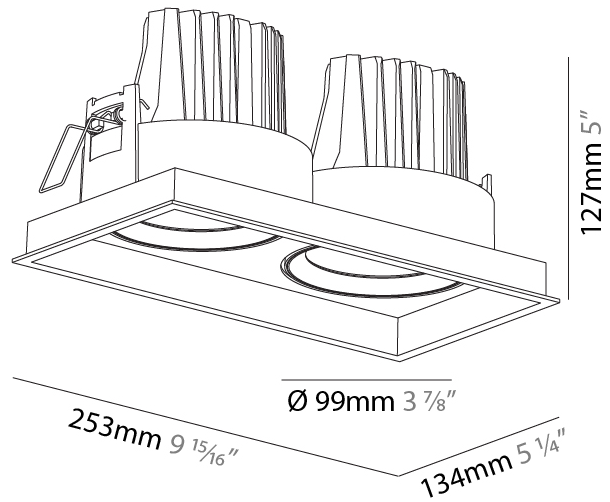

PHYSICAL

Shape: Rectangle
Length (mm): 253
Length (in): 9 15/16
Width (mm): 134
Width (in): 5 1/4
Height (mm): 127
Height (in): 5
Ceiling Thickness (mm): 10 / 12.5 / 15
Ceiling Thickness (in): 3/8 or 1/2 or 9/16
Min. Recessing Depth (mm): 160
Min. Recessing Depth (in): 6 5/16
Light Distribution: Adjustable / Downlight
Weight (kg): 1.535
Weight (lbs): 3.38
Installation Requirement: Requires 2 Housings - See Components
Fixture Finish: SSR / BKV / CWI / CRY / HAB / UFT / ITA / RUA / FTG / MYG / LOD / PUS / FRO / FUP / KIA / POP / BLS / SPG / MEY / GOH / GUM / CHC / COM / ABZ / JAG / OBR / MOS / ROR
Fixture Material: Aluminum Die Cast
Cut-out Measurements: 242mm / 9 1/2" x 125mm / 4 15/16"

ELECTRICAL

Lamp Type: LED (Zhaga Standard)
Total Output Wattage (W): 52.8
Dimming: Tri-Mode (Non-Dimming and Phase Dimming (120Vac only) and 0-10V Dimming)
Driver Included: No
Driver Location: Recessed Housing
Driver Type: Constant Current - Universal
Housing: See components
Input Voltage (V): 120 - 277
Constant Current (MA): 700

LED

Number of LEDs: 2
Color Temperature (°K): 2700 / 3000 / 3500 / 4000
Max. Delivered Lumen (lm): 4071 / 4295 / 4670 / 4808
CRI: >90 CRI
Lamp Life (hrs): 50000

OPTICAL

Reflector: 18 / 26 / 40
Adjustability: Rotational 355°; Tilt 30°

RATINGS AND CERTIFICATIONS

Certified By: Certified for North American Standards
IP rating: IP20