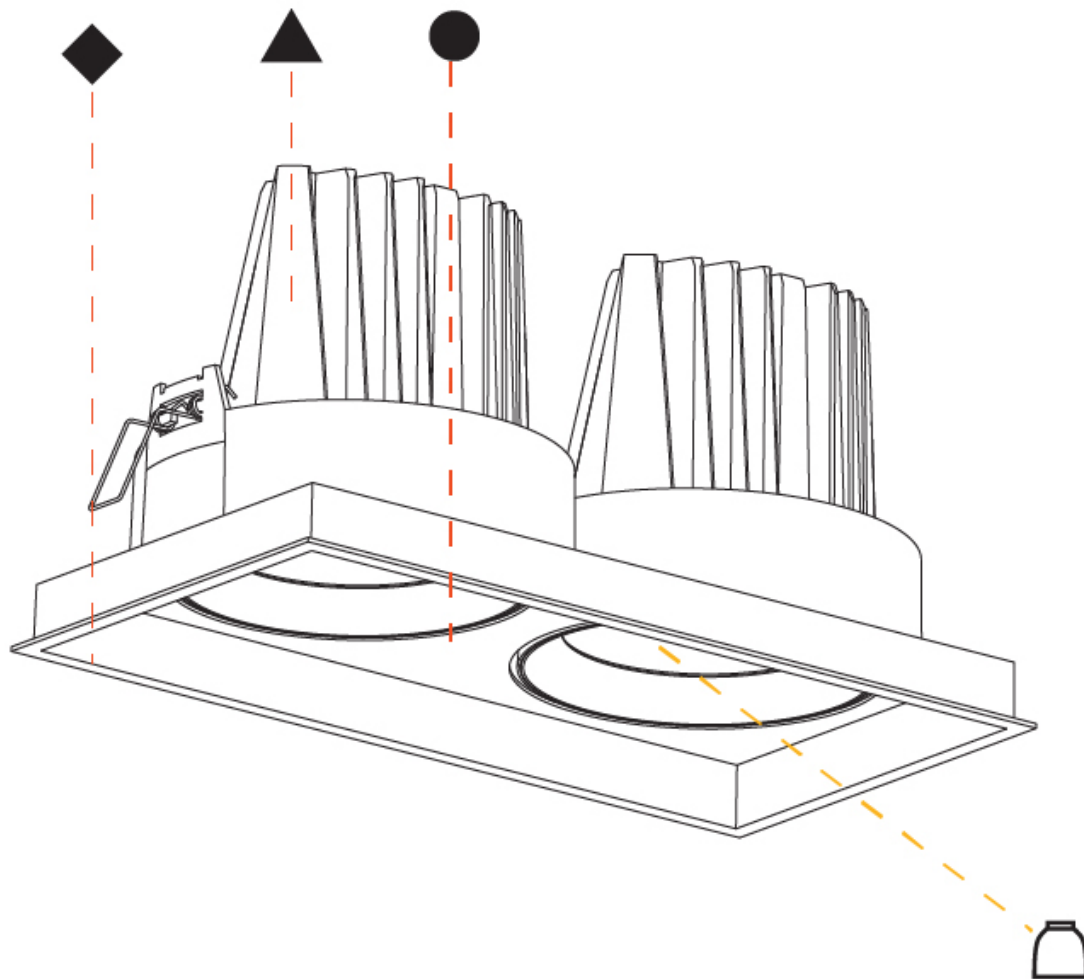

MECHANIQ SQUARE COMFORT DOUBLE RECESSED

A35100-

PROJECT _____

TYPE _____

SPECIFIER _____

QUANTITY _____

DATE _____

A